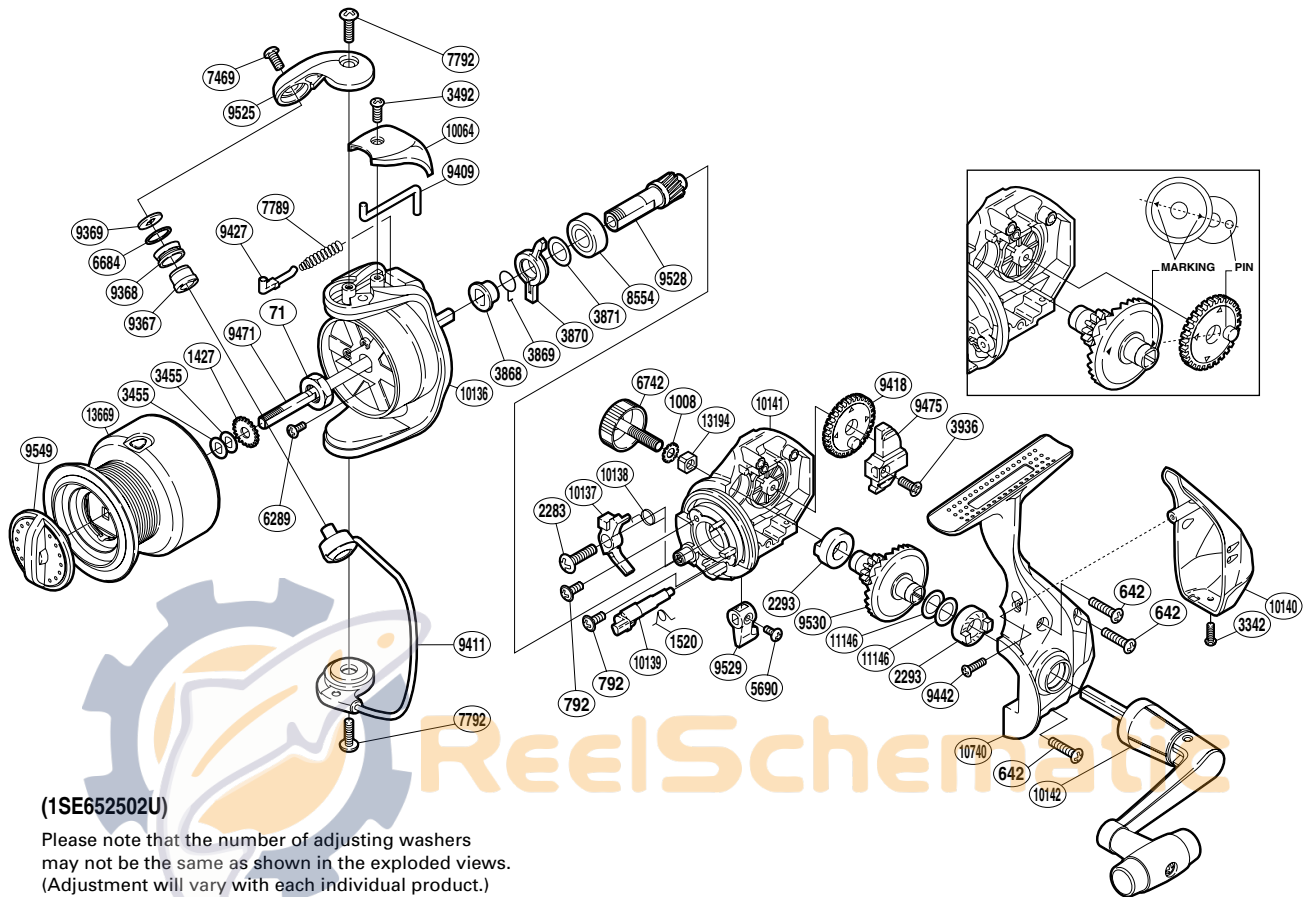

SHIMANO

FX

FX-2500FB

Part No.	Description	Part No.	Description	Part No.	Description
RD 0071	Rotor Nut	RD 6289	Screw	RD 9525	Bail Arm
RD 0642	Screw	RD 6684	Line Roller Spacer	RD 9528	Pinion Gear
RD 0792	Screw	RD 6742	Handle Screw Cap	RD 9529	Anti-Reverse Lever
RD 1008	Handle Lock Washer	RD 7469	Screw	RD 9530	Drive Gear
RD 1427	Spool Support	RD 7789	Bail Spring	RD 9549	Drag Knob
RD 1520	Anti-Reverse Cam Spring	RD 7792	Screw	RD10064	Bail Spring Cover
RD 2283	Screw	RD 8554	Ball Bearing	RD10136	Rotor
RD 2293	Drive Gear Bushing	RD 9367	Line Roller Bushing	RD10137	Anti-Reverse Pawl
RD 3342	Screw	RD 9368	Line Roller	RD10138	Anti-Reverse Pawl Spring
RD 3455	Spool Washer	RD 9369	Line Roller Washer	RD10139	Anti-Reverse Cam
RD 3492	Screw	RD 9409	Bail Trip Lever	RD10140	Rear Protector
RD 3868	Lock Out Spring Holder	RD 9411	Bail Assembly	RD10141	Body
RD 3869	Anti-Reverse Lock Out Spring	RD 9418	Oscillating Gear	RD10142	Handle Assembly
RD 3870	Anti-Reverse Lock Out	RD 9427	Bail Spring Guide	RD10740	Side Cover
RD 3871	Washer	RD 9442	Screw	RD11146	Washer
RD 3936	Screw	RD 9471	Main Shaft	RD13194	Handle Screw Lock
RD 5690	Screw	RD 9475	Oscillating Slider	RD13669	Spool Assembly